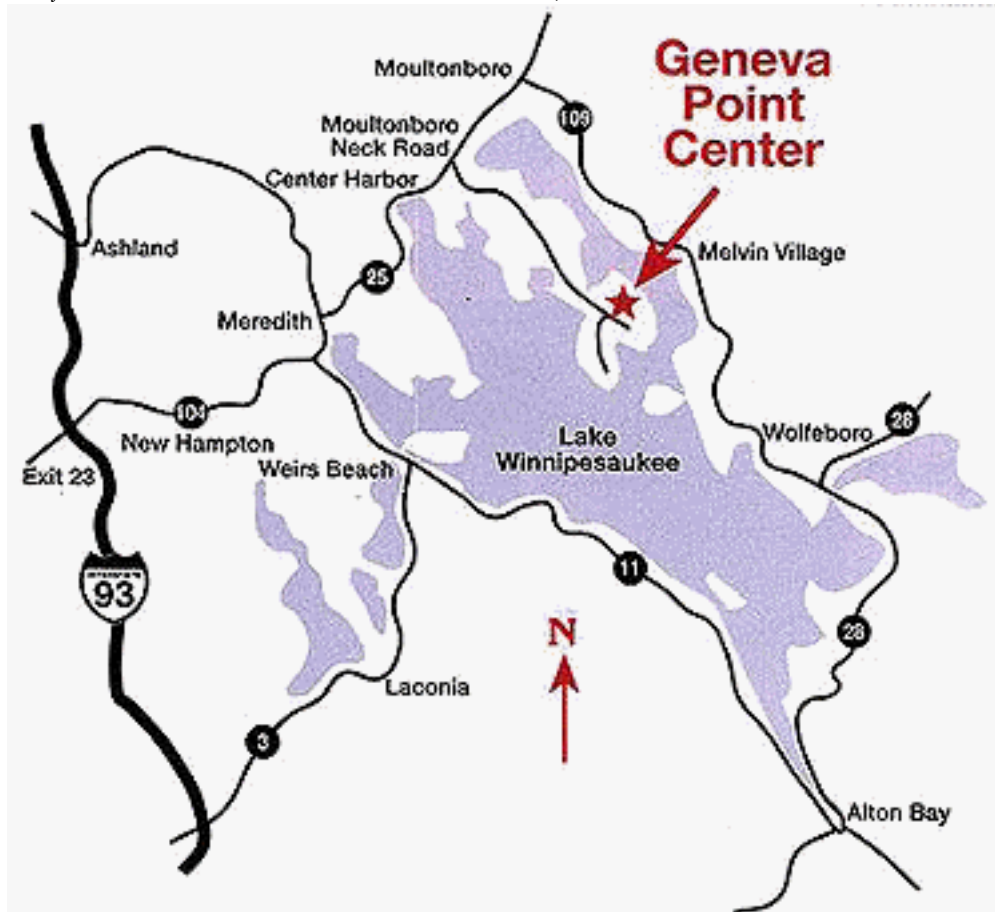

Directions to Geneva Point Center

From the south, take I-93 North to exit 23 and turn right onto route 104 for 9 miles. At the junction of Route 104 and U.S. Route 3, take a left onto

Route 3 for approximately 1 mile. At the traffic lights in Meredith, bear right onto Route 25 (stay on Route 25) for 8 miles. Take a right onto Moultonboro Neck Road at the traffic lights (just beyond the Service Station) and travel for 5.7 miles. Bear left at fork in the road. Turn left onto Geneva Point Road and follow to the Geneva Point Center entrance sign.

Driving address: 108 Geneva Point Rd, Moultonboro, NH